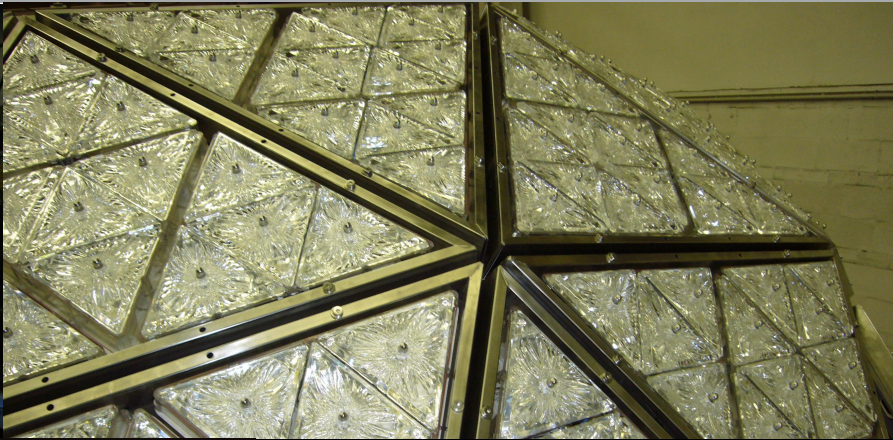

## Time Square Ball | 2008

**KiboWorks**  
Custom LED Technology

KiboWorks Custom LED Technology.  
9580 Oak Avenue Parkway  
Suite 7-211 | Folsom | CA 95630

Tel: (+1) 916 9888921  
Contact: John@kiboworks.com