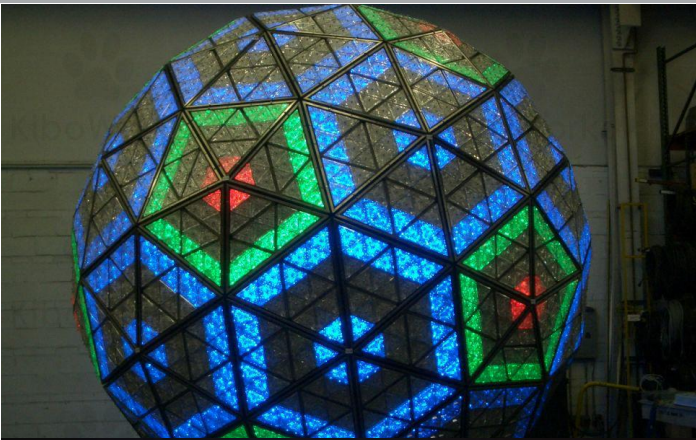

## Time Square Ball | 2008

**KiboWorks**  
Custom LED Technology

KiboWorks Custom LED Technology.  
9580 Oak Avenue Parkway  
Suite 7-211 | Folsom | CA 95630

Tel: (+1) 916 9888921  
Contact: John@kiboworks.com